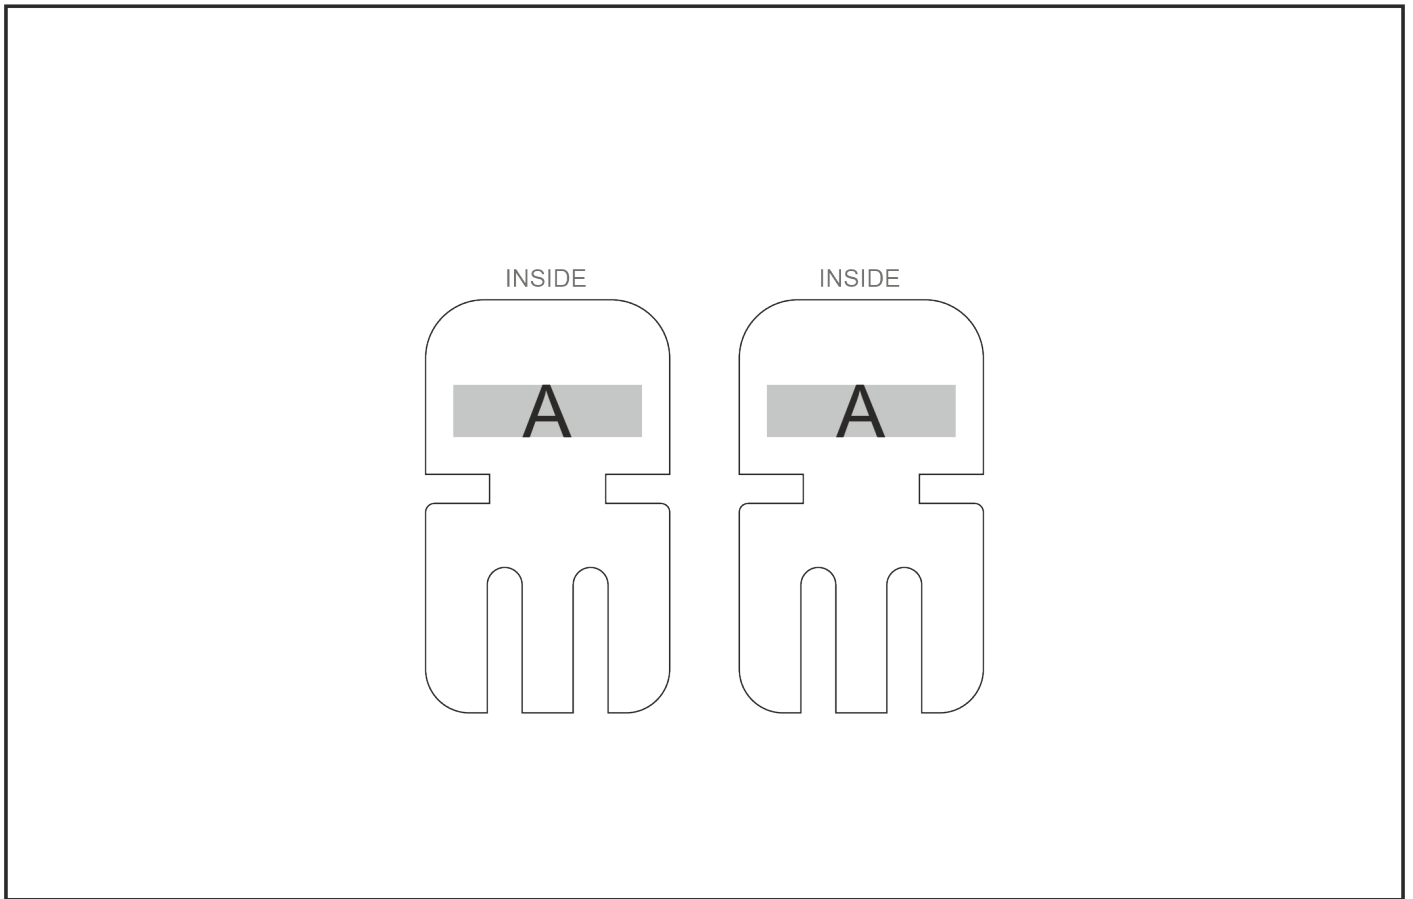

### Need to know:

- Includes 1-Position Laser Engraving on BOTH FORKS (setup fee applies)
- Laser Colour: Tonal.
- Due to tonal variations in the wood the laser engraving will vary from one item to the next and will likely vary in the same item.

#### **Position A**

1. Laser Engraving (LC)

N/A

Size: 65mm wide x 18mm high